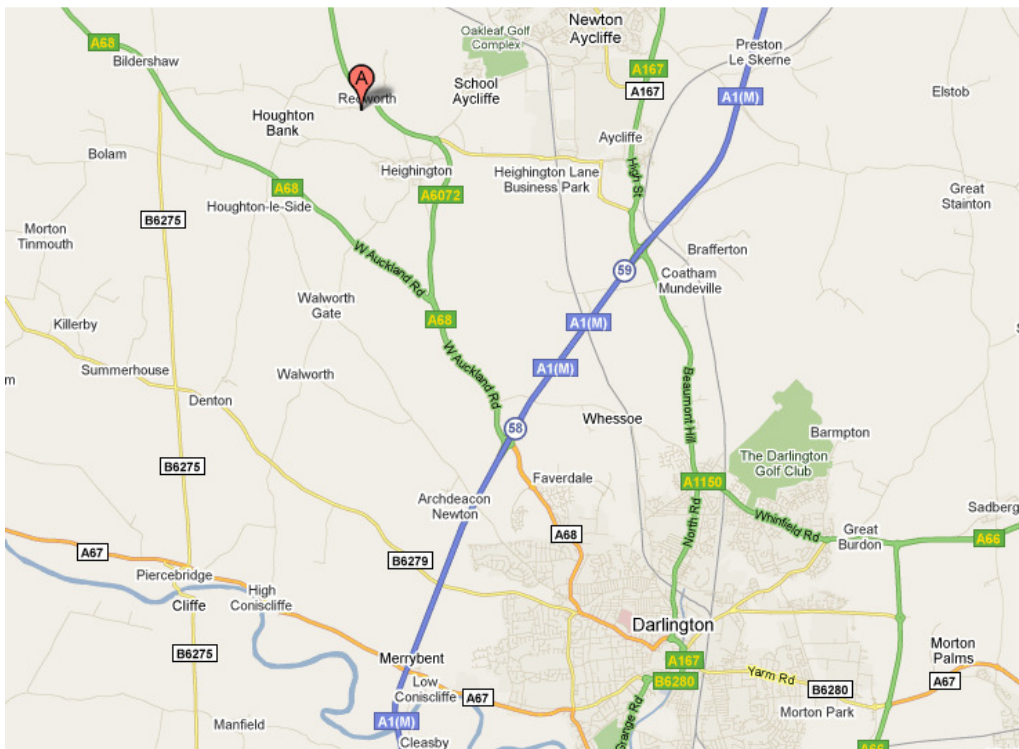

## Directions to the Course Venue:

Barceló Redworth Hall Hotel, Darlington, County Durham DL5 6NL

Hotel Reception Telephone: 01388 770600

### By Car:

The hotel is located north of the A1M, between Bishop Auckland and Darlington:

- At Junction 58 take the A68 exit to Darlington/Bishop Auckland/Corbridge.
- At the roundabout at the bottom of the slip road, take the exit onto W Auckland Rd/A68, heading to Bishop Auckland/Corbridge
- At the roundabout (after 1.6 miles), take the 2nd exit onto Coatsay Moor Ln/A6072
- At the next roundabout (after 2.3 miles) continue straight on the A6072
- The hotel is located approximately 200 yards on the left

**By Train:** Darlington Station – 8 miles, Bishop Auckland Station – 6 miles

If you have any queries then please feel free to contact us.

Vet Extra Ltd, Company No. 302863

E-mail: [info@vet-extra.co.uk](mailto:info@vet-extra.co.uk) Tel: 01360 551623 Fax: 01360 551379 [www.vet-extra.co.uk](http://www.vet-extra.co.uk)  
20 New Endrick Road, Killearn, Glasgow, G63 9QT