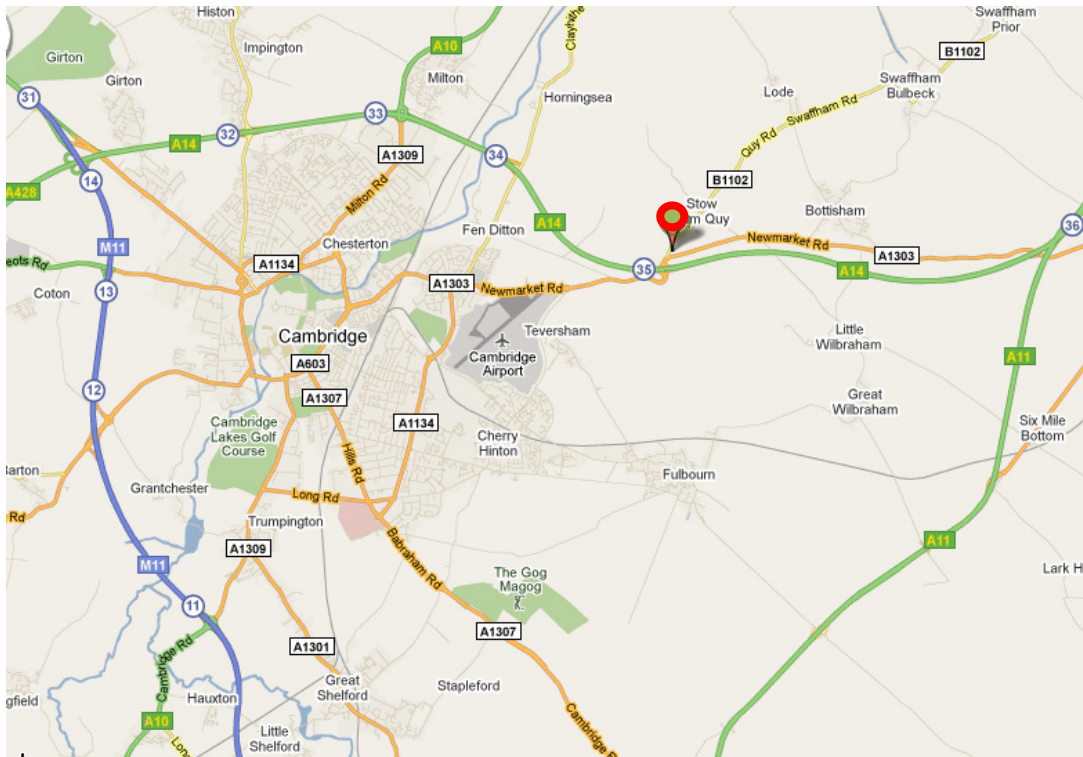

Directions to the Course Venue:

Best Western Cambridge Quy Mill Hotel, Church Road, Stow-Cum-Quy,
Cambridge, Cambridgeshire, CB25 9AF, Hotel reception: Tel 01223 293383

P By Car:

The hotel is close to junction 35 of the A14:

- Take junction 35 off the A14 marked Newmarket, Burwell, Quy A1303.
- Take the first exit off the roundabout- keep in the left-hand lane marked Quy.
- Take the first left-hand turning marked Best Western Quy Mill Hotel (directly opposite church)- the hotel is situated 1/2 mile down the lane.

By Train: Cambridge 5 miles.

If you have any queries then please feel free to contact us.

Vet Extra Ltd, Company No. 302863

E-mail: info@vet-extra.co.uk Tel: 01360 551623 Fax : 01360 551379 www.vet-extra.co.uk
20 New Endrick Road, Killearn, Glasgow, G63 9QT