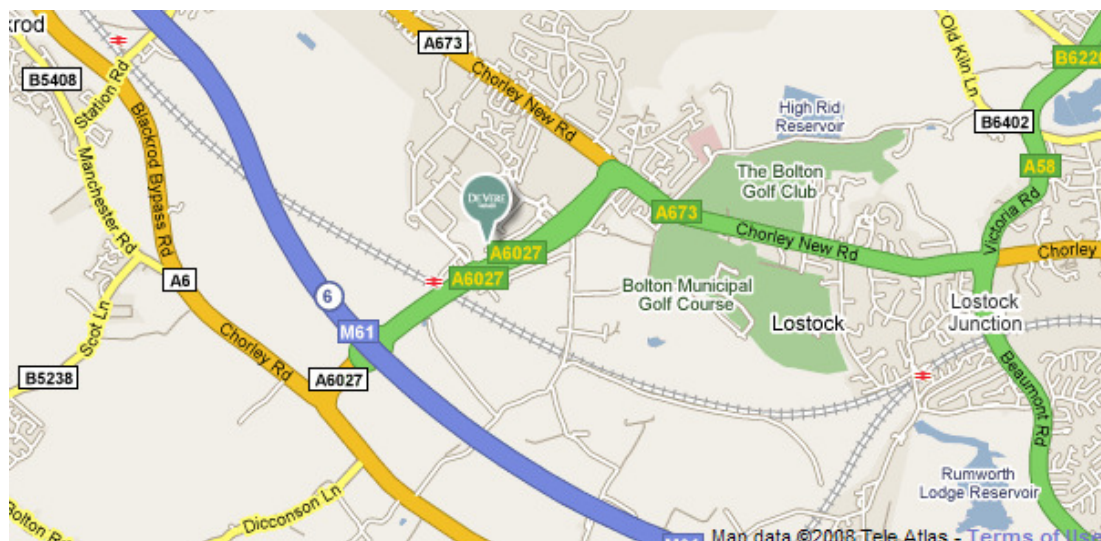

Directions to the Course Venue:

De Vere Whites Hotel, De Havilland Way, Bolton, BL6 6SF

Hotel Reception Telephone: 01204 667788

Sat Nav: Lat: 53.5799 Long: -2.5344

P By Car:

De Vere Whites is located just 500 yards off Junction 6 of the M61. The hotel forms part of the Reebok Stadium, home of Bolton Wanderers FC, and there is parking available at the hotel.

When driving along the A6027 (off the motorway), go straight over the roundabout at the Reebok Stadium and you will see the entrance to the car park of the De Vere Whites Hotel on your left. Parking is free in the hotel car park.

By Train:

Horwich Parkway Station - 1.5 miles, Manchester City Centre - 18 miles, Wigan Wallgate - 7 miles, Bolton Trinity Street - 5 miles.

If you have any queries then please feel free to contact us.

Vet Extra Ltd, Company No. 302863